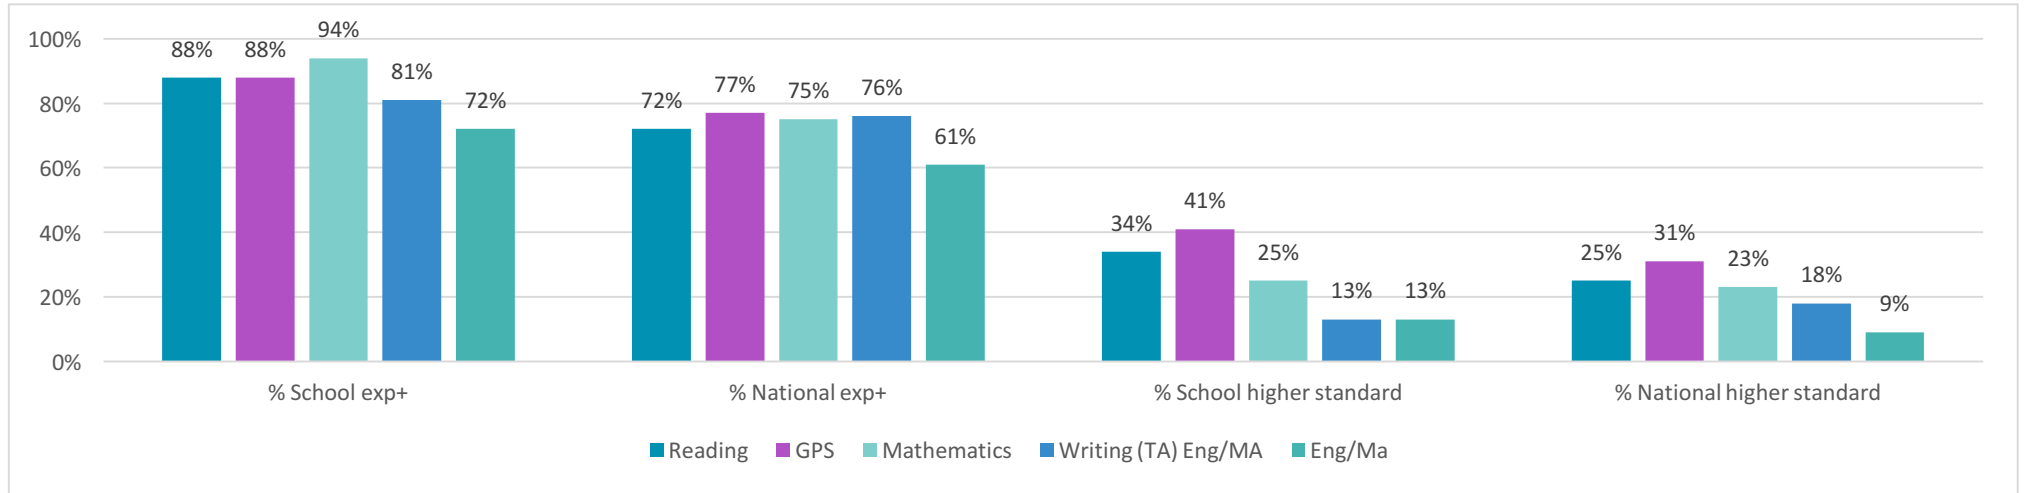

## Key Stage 2 Outcomes

% of Pupils reaching the expected standard and the higher standard in 2018:

Pupils' average score in the reading, grammar and mathematics tests:

	School average scaled score	National average scaled score
Reading	107	104
Grammar, punctuation & spelling	109	106
Mathematics	106	104

### KS1 to KS2 Progress

The progress measures compare pupils' key stage 2 results to those of other pupils nationally with similar prior attainment.

	Reading	Writing	Mathematics
St. Martin's Progress Measures	1.8	-0.4	1.3